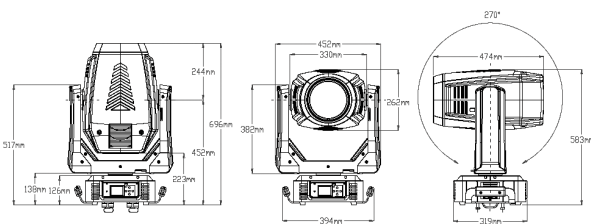

The fixture can take direct Art-Net input, as well as DMX512. Icon EDGE is a multi-use luminaire, with full animation wheel, beam, spot and wash function in one fixture.

Features:

- 20,000 Lumen output
- Extremely narrow ACL beam with zoom
- Even spot function
- Large Zoom range
- Full 16bit CMY + incl CTO
- 14 + Open fixed colour wheel
- 8 + Open interchangeable rotating gobos
- Custom glass gobo mode available
- 14 + Open fixed Gobo
- Continuous animation wheel
- 2 Prisms (8 facet, linear 4 facet)
- Split colours
- Drop In frost
- Ultra-fast Pan/Tilt movement
- Can be mounted in any orientation

	0	10m	20m	30m
Beam		390.000	110.000	55.000lux
Spot		120.000	26.000	16.000lux
Wash		84.000	25.000	10.000lux

Glass Gobos:

Material: Borofloat, 1.1mm thickness
 Outer Diameter: 16.3mm
 Image Diameter: 9mm

Ensure EDGE is configured on the fixture menu to accept glass gobos when fitting – glass gobos will break if not configured!

Technical Specifications:

Lamp	Philips Platinum 21R
Colour Temperature	7800K
Beam Angle (beam)	2-24°
Beam Angle (Spot)	2.5-32°
Beam Angle (Wash)	3.5-39°
Lumens Output	20.000
Nominal Lifetime	750 hrs
Focus	adjustable focus
Frost	drop-in
Colour wheel	14 + open
CMY	0-100%/ 16bit
CTO	0-100%/ 16bit
Rotating Gobo	8+ open
Indexing Gobo	yes
Fixed Gobo	14+ open
Prism	8 facet + lin 4 facet
Indexing Prism	yes
Animation Wheel	continuous
Indexing Animation Wheel	yes
Shutter/Strobe	variable, 13 flash/sec
Dimmer	0-100%/ 16 bit
Pan/Tilt	540/270°
DMX Control Mode	2 (25, 36 CH)
RDM	yes
Art-Net	yes
Self Charging Battery	yes
Cooling System Monitoring	yes
Wattage	650W
Power	AC100-240V, 50/60hz
Operating Temperature	-10° to +45°c
Certification	CE & cETL
Weight	31kg
Dimensions LxWxH (mm)	453x319x709

Metal Gobos:

Material: 1060 Aluminium/0.5mm thickness
 Outer Diameter: 16.9mm
 Image Diameter: 9mm